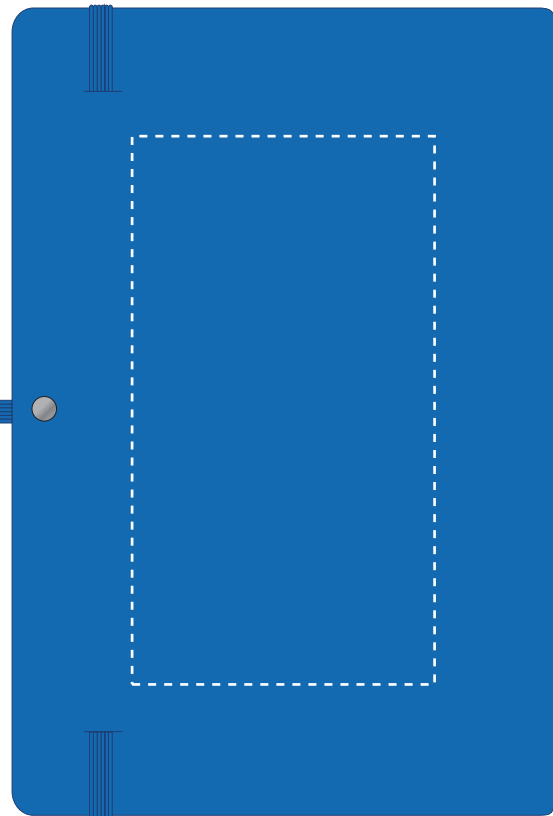

We stock this item in the following colours

PANTONE REFERENCE(S)

Debossing / Foil Blocking

Product Image for visualisation - colours may vary

ARTWORK SCALE 50%

- CENTRED TO PRINT AREA
- CENTRED TO NOTEBOOK

ARTWORK SCALE 50%

- CENTRED TO PRINT AREA
- CENTRED TO NOTEBOOK

The dashed line is to demonstrate print area and will not appear on your printed item

PLEASE NOTE:

- All colours including print and product are for visual purposes only and should not be regarded as the actual colour of the product and print.
- Some products may vary from batch to batch and may differ from previous orders.
- The colour and texture of a product can also have an effect on the final print colour.
- By approving this order we accept that you understand these terms.

To proceed, please approve visual via the online system.

ARTWORK SCALE 100%
Max print area: 145mm x 80mm

ARTWORK SCALE 100%
Max print area: 145mm x 80mm